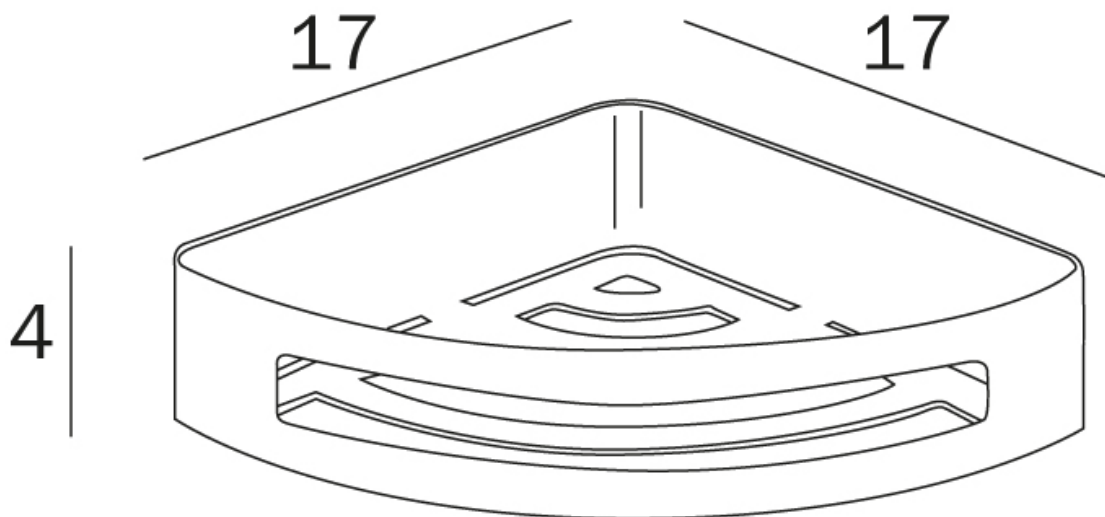

**HOTELLERIE
DELUXE CORNER
REMOVABLE BASKET**
(Stainless Steel - AV131C)

Features:
Easily removed for cleaning

Proudly imported and distributed by
Gro Agencies Pty Ltd
Unit 2 / 37 Howe St, Osborne Park, WA, 6017
P 08 9446 3288 E info@groagencies.com.au W www.groagencies.com.au